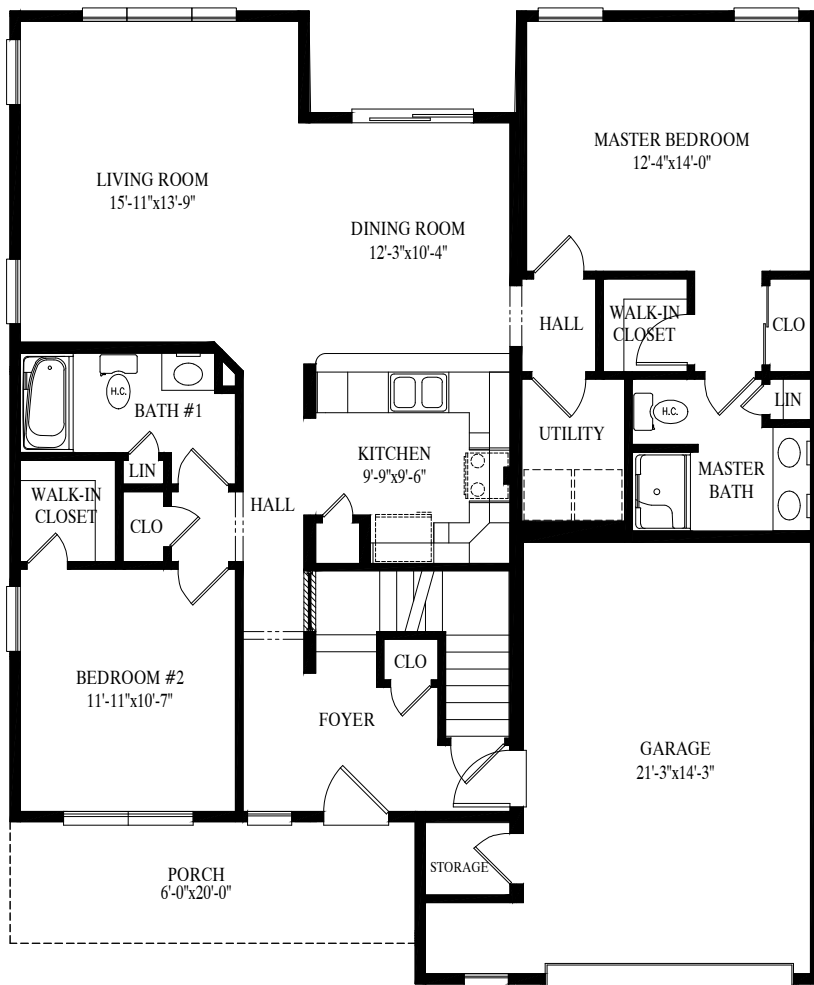

27' 6" x 44' Ranch
1210 sq. ft.

BREEZEWOOD

Wheatfield

27' 6" x 48' Ranch

1320 sq. ft.

WHEATFIELD

Hemlock Hill II

Hemlock Hill II

48' x 40' Ranch

1709 sq. ft. first floor

2274 sq. ft. first & second floors

Briar Ridge

27' 6" x 50' Ranch

1375 sq. ft.

BRIAR RIDGE

STONE RIDGE

Stone Ridge

27' 6" x 52' Ranch
1430 sq. ft.

Timber Ridge

27' 6" x 56' Ranch

1503 sq. ft.

TIMBER RIDGE

LAUREL HILL

Laurel Hill

27' 6" x 56' Ranch
1540 sq. ft.

MILL RUN

MONTOUR

Montour

34' 6" x 52' Ranch

1608 sq. ft.

Pebble Creek

49' x 40' Ranch