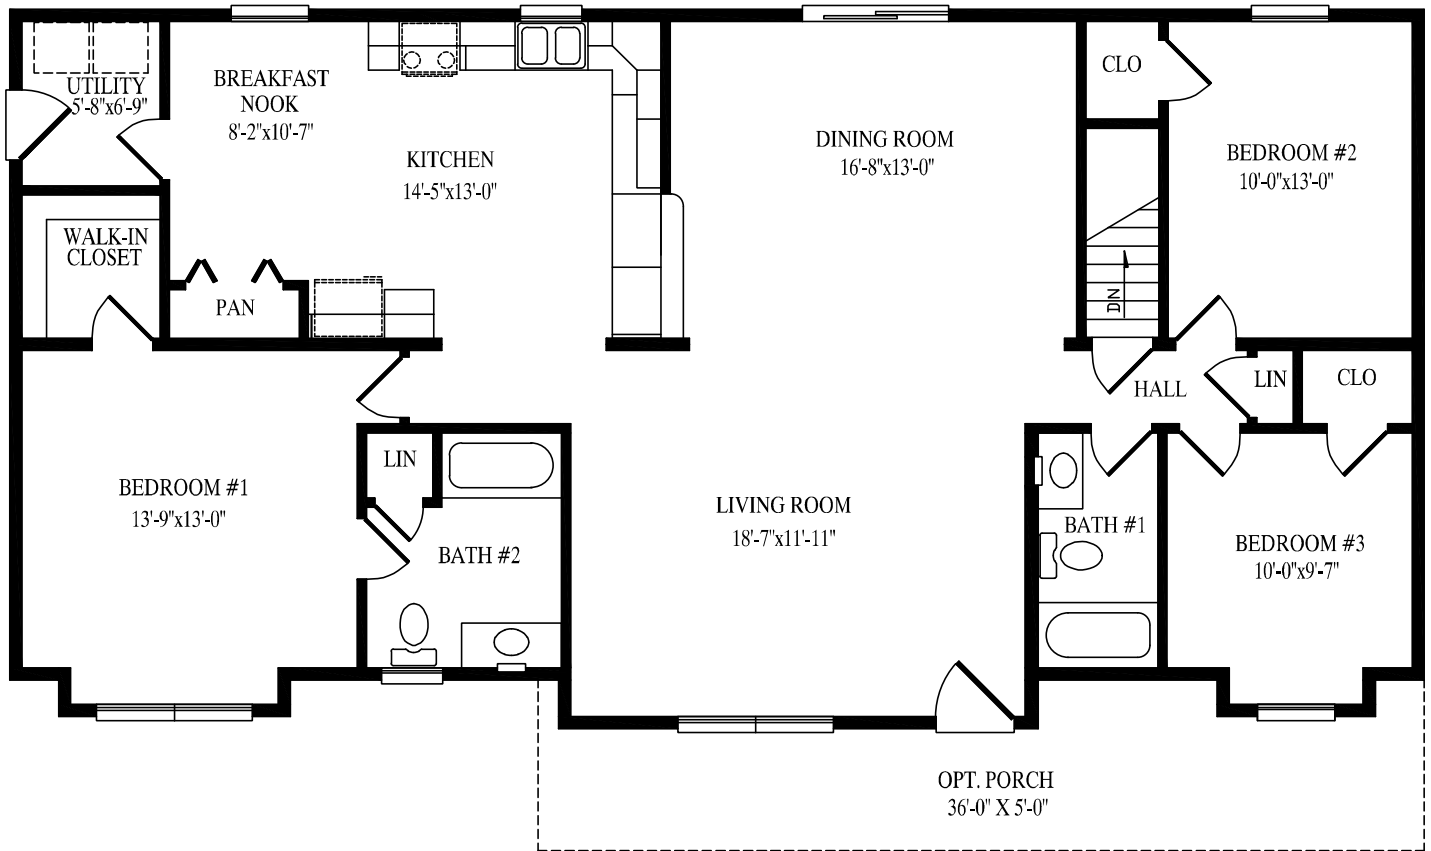

Cedar Knoll

27' 6" x 58' Ranch

1658 sq. ft.

CEDAR KNOLL