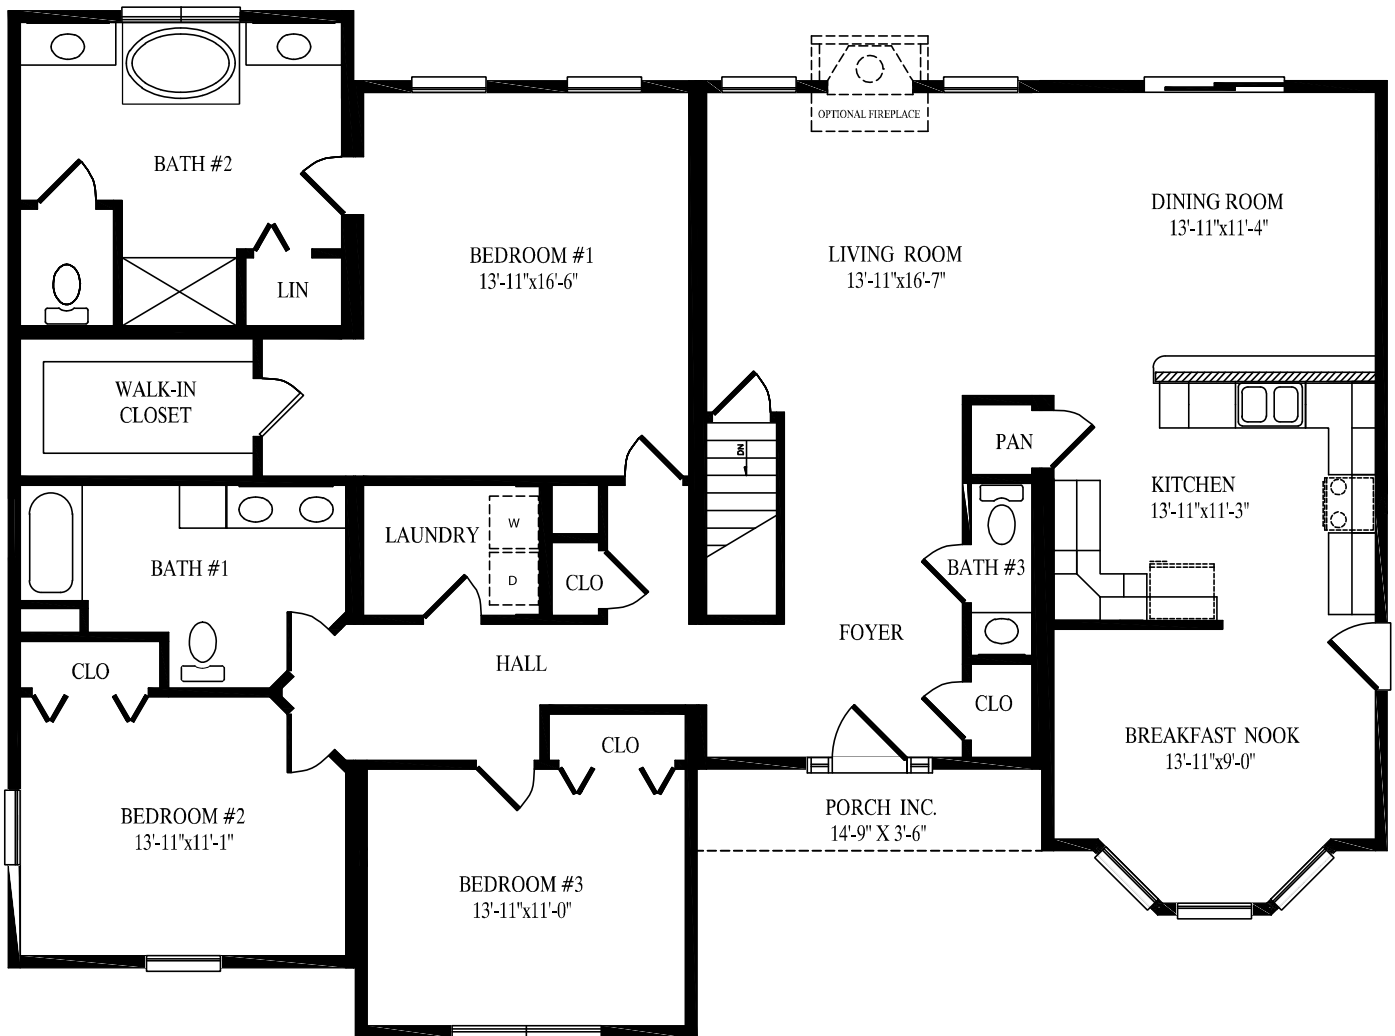

2363 sq. ft. first & second floors

SPRING GROVE

WILLOW CREEK

Willow Creek

27' 6" x 64' Ranch
1760 sq. ft.

Boones Creek

41' 4" x 60' Ranch

1870 sq. ft.

BOONES CREEK

SOUTH HILL

South Hill

44' x 59' 1" Ranch
2155 sq. ft.

Popular Exterior Options...

Single Unit Extension

Bump Out

Reverse Gable