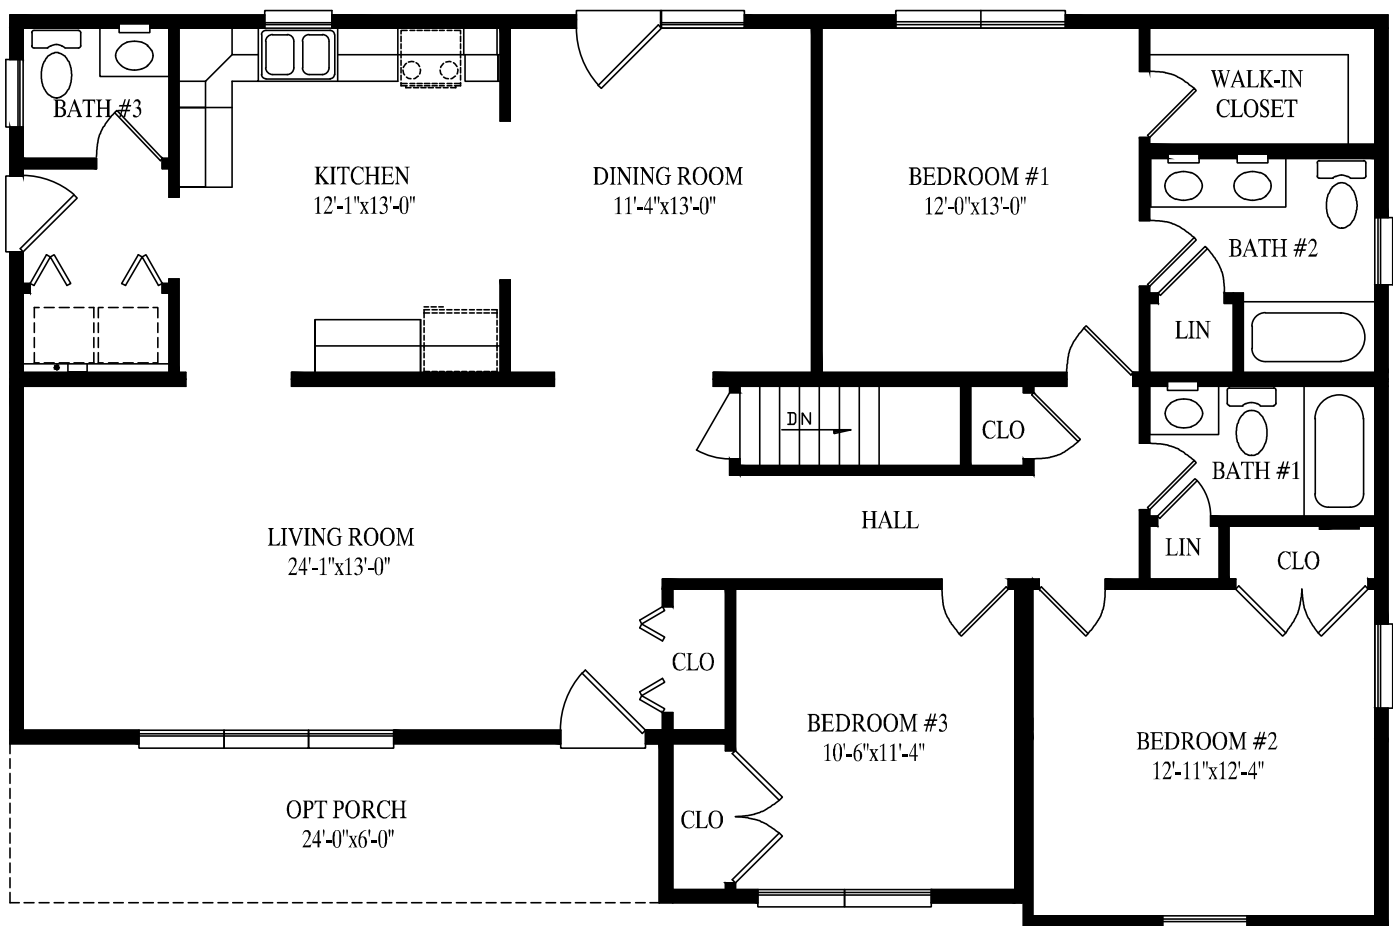

Stone Ridge

27' 6" x 52' Ranch
1430 sq. ft.

Timber Ridge

27' 6" x 56' Ranch

1503 sq. ft.

TIMBER RIDGE

LAUREL HILL

Laurel Hill

27' 6" x 56' Ranch
1540 sq. ft.

MILL RUN

MONTOUR

Montour

34' 6" x 52' Ranch

1608 sq. ft.

Pebble Creek

49' x 40' Ranch

1628 sq. ft. first floor

2168 sq. ft. first & second floors

PEBBLE CREEK

MILL BROOK

Mill Brook

27' 6" x 62' Ranch
1705 sq. ft.

Cedar Knoll

27' 6" x 58' Ranch