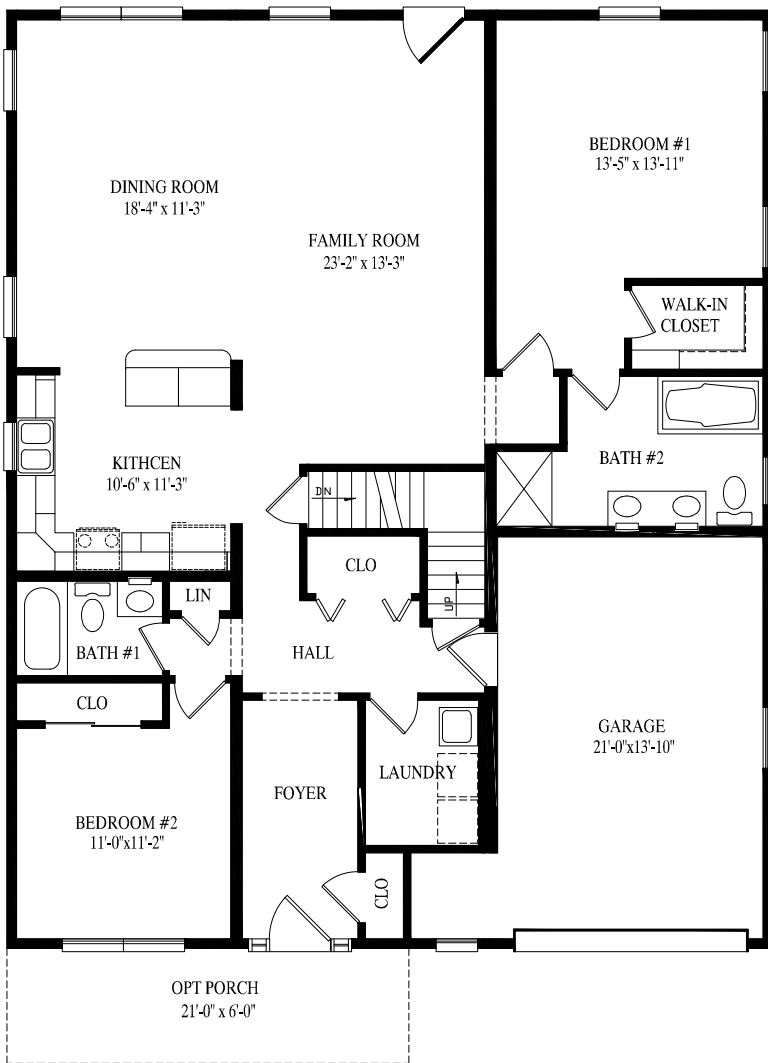

48' x 40' Ranch

1709 sq. ft. first floor

2274 sq. ft. first & second floors

Briar Ridge

27' 6" x 50' Ranch

1375 sq. ft.

BRIAR RIDGE

STONE RIDGE

Stone Ridge

27' 6" x 52' Ranch
1430 sq. ft.

Timber Ridge

27' 6" x 56' Ranch

1503 sq. ft.

TIMBER RIDGE

LAUREL HILL

Laurel Hill

27' 6" x 56' Ranch
1540 sq. ft.

MILL RUN

MONTOUR

Montour

34' 6" x 52' Ranch

1608 sq. ft.

Pebble Creek

49' x 40' Ranch

1628 sq. ft. first floor

2168 sq. ft. first & second floors

PEBBLE CREEK

MILL BROOK

Mill Brook

27' 6" x 62' Ranch
1705 sq. ft.

Cedar Knoll

27' 6" x 58' Ranch