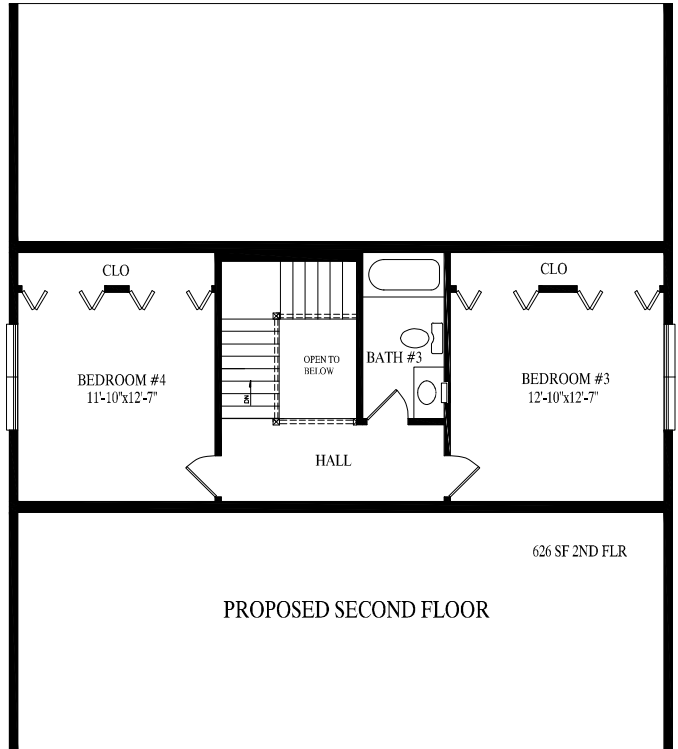

27' 6" x 56' Ranch
1540 sq. ft.

MILL RUN

MONTOUR

Montour

34' 6" x 52' Ranch

1608 sq. ft.

Pebble Creek

49' x 40' Ranch

1658 sq. ft.

CEDAR KNOLL

BROOK PARK

Brook Park

27' 6" x 64' Ranch
1727 sq. ft.

Spring Grove

45' x 40' Ranch

1737 sq. ft. first floor

2363 sq. ft. first & second floors

SPRING GROVE

WILLOW CREEK

Willow Creek

27' 6" x 64' Ranch
1760 sq. ft.

Boones Creek

41' 4" x 60' Ranch

1870 sq. ft.

BOONES CREEK

SOUTH HILL

South Hill

44' x 59' 1" Ranch
2155 sq. ft.

Popular Exterior Options...

Single Unit Extension

Bump Out

Reverse Gable