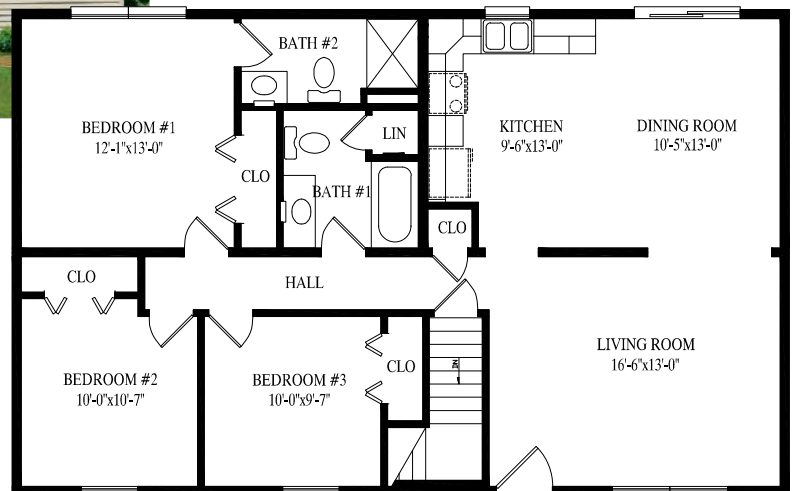

Building
AMERICA'S
Future... Today!

PROFESSIONAL
BUILDING
SYSTEMS, INC.

Ranch

Made in USA

OAKWOOD

Oakwood

27' 6" x 40' Ranch
1100 sq. ft.

Breezewood

27' 6" x 44' Ranch
1210 sq. ft.

BREEZEWOOD

Wheatfield

27' 6" x 48' Ranch

1320 sq. ft.

WHEATFIELD

Hemlock Hill II

Hemlock Hill II

48' x 40' Ranch

1709 sq. ft. first floor

2274 sq. ft. first & second floors

Briar Ridge

27' 6" x 50' Ranch

1375 sq. ft.

BRIAR RIDGE

STONE RIDGE

Stone Ridge

27' 6" x 52' Ranch
1430 sq. ft.

Timber Ridge

27' 6" x 56' Ranch

1503 sq. ft.

TIMBER RIDGE

LAUREL HILL

Laurel Hill