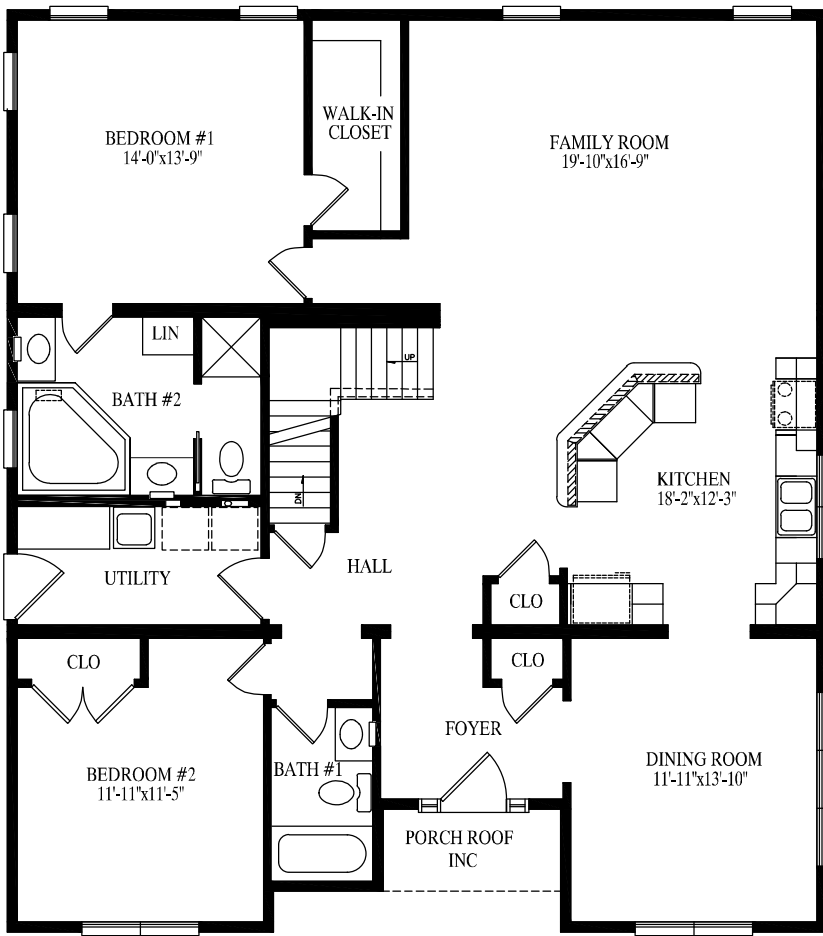

1628 sq. ft. first floor

2168 sq. ft. first & second floors

PEBBLE CREEK

MILL BROOK

Mill Brook

27' 6" x 62' Ranch
1705 sq. ft.

Cedar Knoll

27' 6" x 58' Ranch

1658 sq. ft.

CEDAR KNOLL

BROOK PARK

Brook Park

27' 6" x 64' Ranch
1727 sq. ft.

Spring Grove

45' x 40' Ranch

1737 sq. ft. first floor

2363 sq. ft. first & second floors

SPRING GROVE

WILLOW CREEK

Willow Creek

27' 6" x 64' Ranch
1760 sq. ft.

Boones Creek

41' 4" x 60' Ranch

1870 sq. ft.

BOONES CREEK

SOUTH HILL

South Hill

44' x 59' 1" Ranch
2155 sq. ft.

Popular Exterior Options...

Single Unit Extension

Bump Out

Reverse Gable