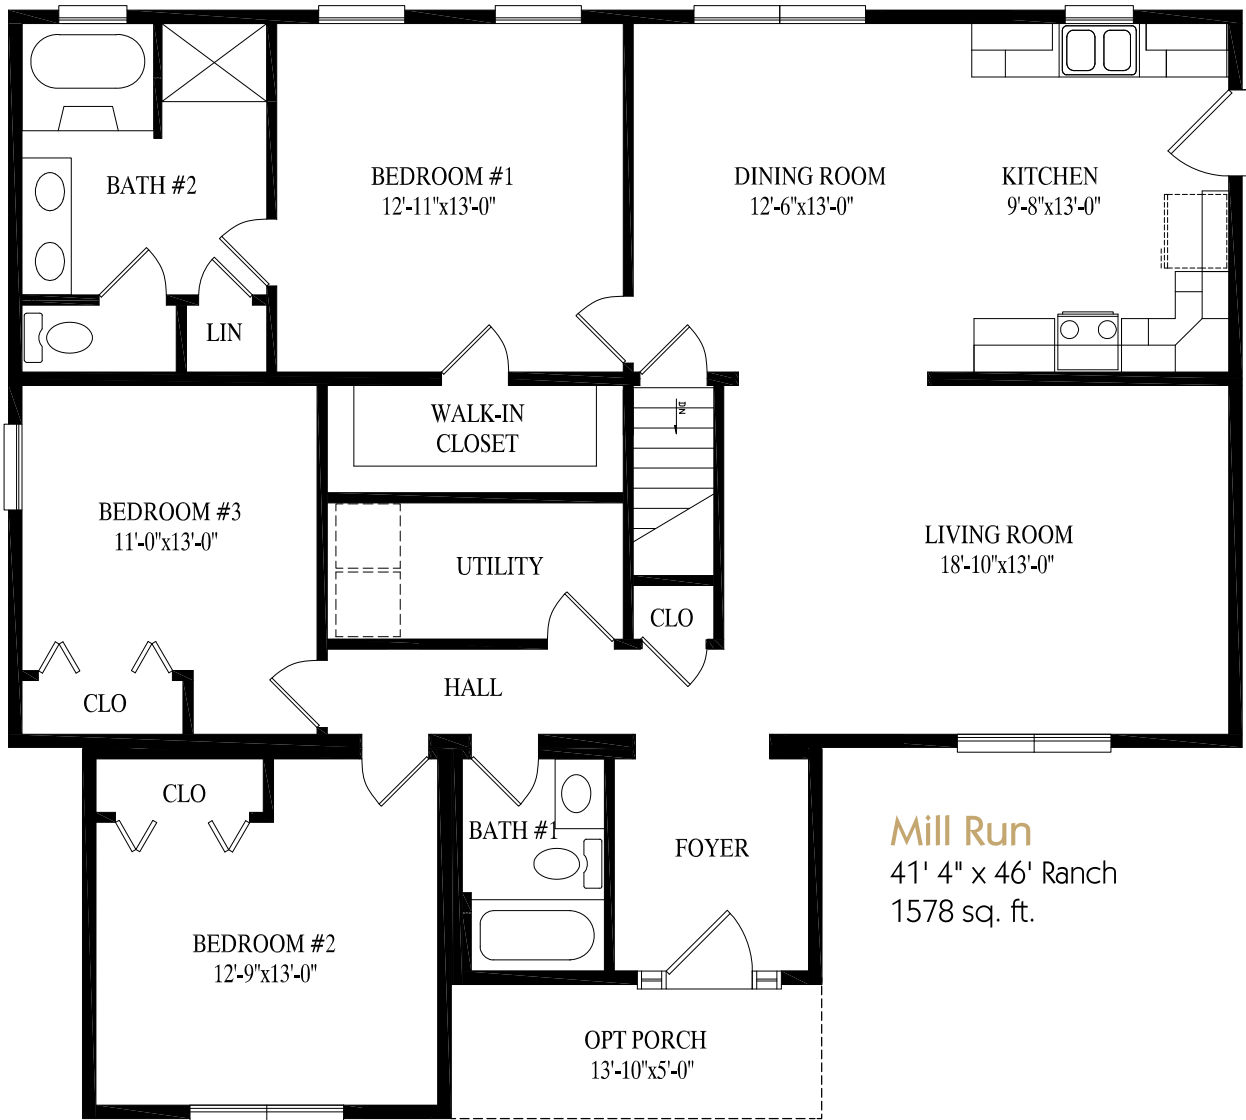

48' x 40' Ranch

1709 sq. ft. first floor

2274 sq. ft. first & second floors

Briar Ridge

27' 6" x 50' Ranch

1375 sq. ft.

BRIAR RIDGE

STONE RIDGE

Stone Ridge

27' 6" x 52' Ranch
1430 sq. ft.

Timber Ridge

27' 6" x 56' Ranch

1503 sq. ft.

TIMBER RIDGE

LAUREL HILL

Laurel Hill

27' 6" x 56' Ranch
1540 sq. ft.

MILL RUN

MONTOUR

Montour

34' 6" x 52' Ranch

1608 sq. ft.

Pebble Creek

49' x 40' Ranch

1628 sq. ft. first floor

2168 sq. ft. first & second floors

PEBBLE CREEK

MILL BROOK

Mill Brook

27' 6" x 62' Ranch
1705 sq. ft.

Cedar Knoll

27' 6" x 58' Ranch