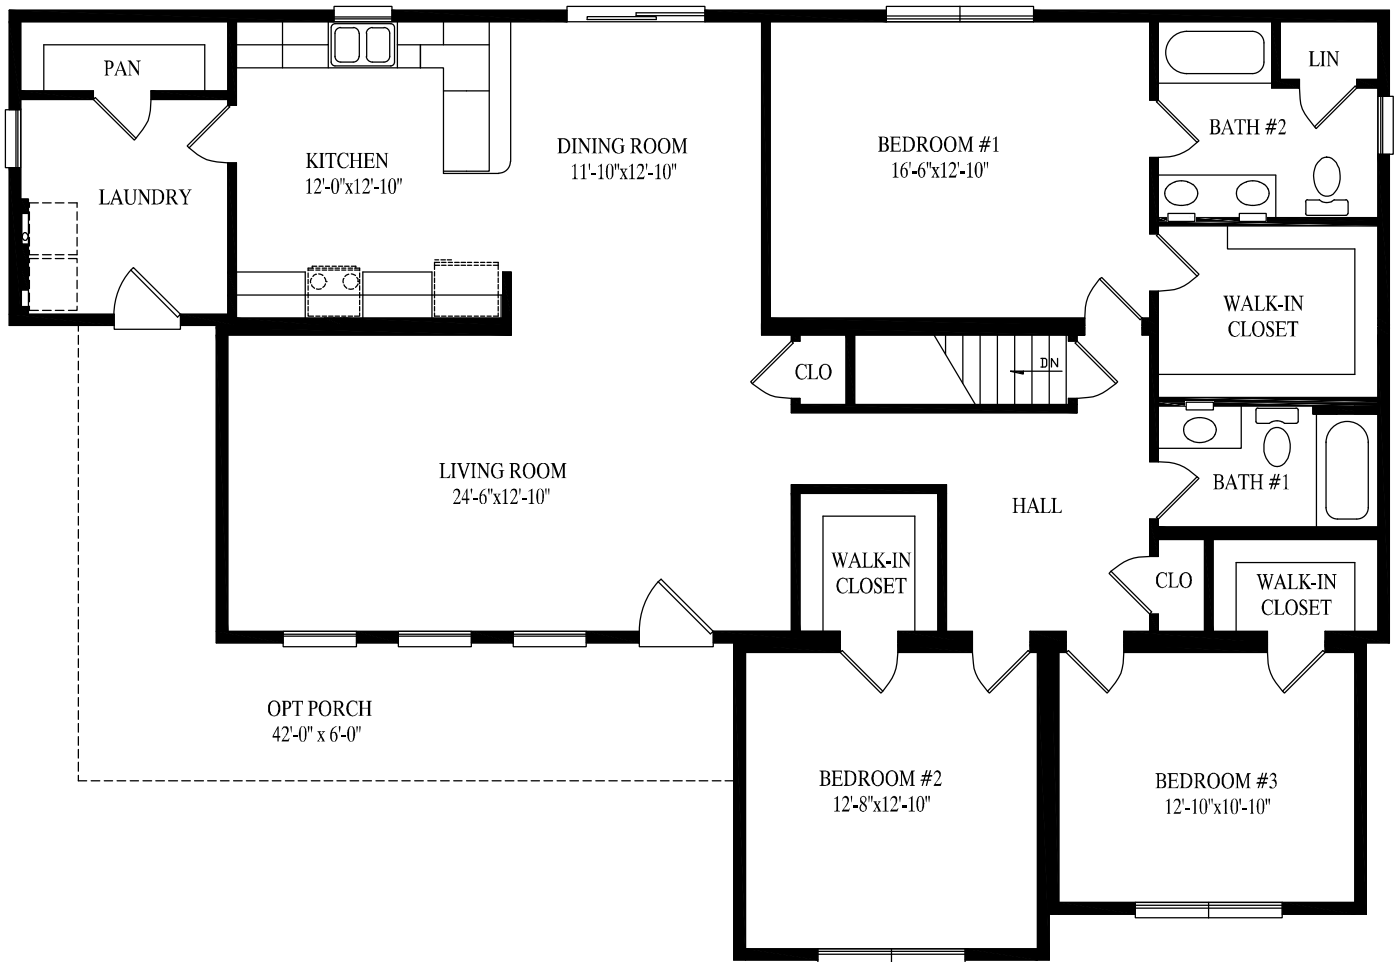

2363 sq. ft. first & second floors

SPRING GROVE

WILLOW CREEK

Willow Creek

27' 6" x 64' Ranch
1760 sq. ft.

Boones Creek

41' 4" x 60' Ranch

1870 sq. ft.

BOONES CREEK

SOUTH HILL

South Hill

44' x 59' 1" Ranch
2155 sq. ft.

Popular Exterior Options...

Single Unit Extension

Bump Out

Reverse Gable