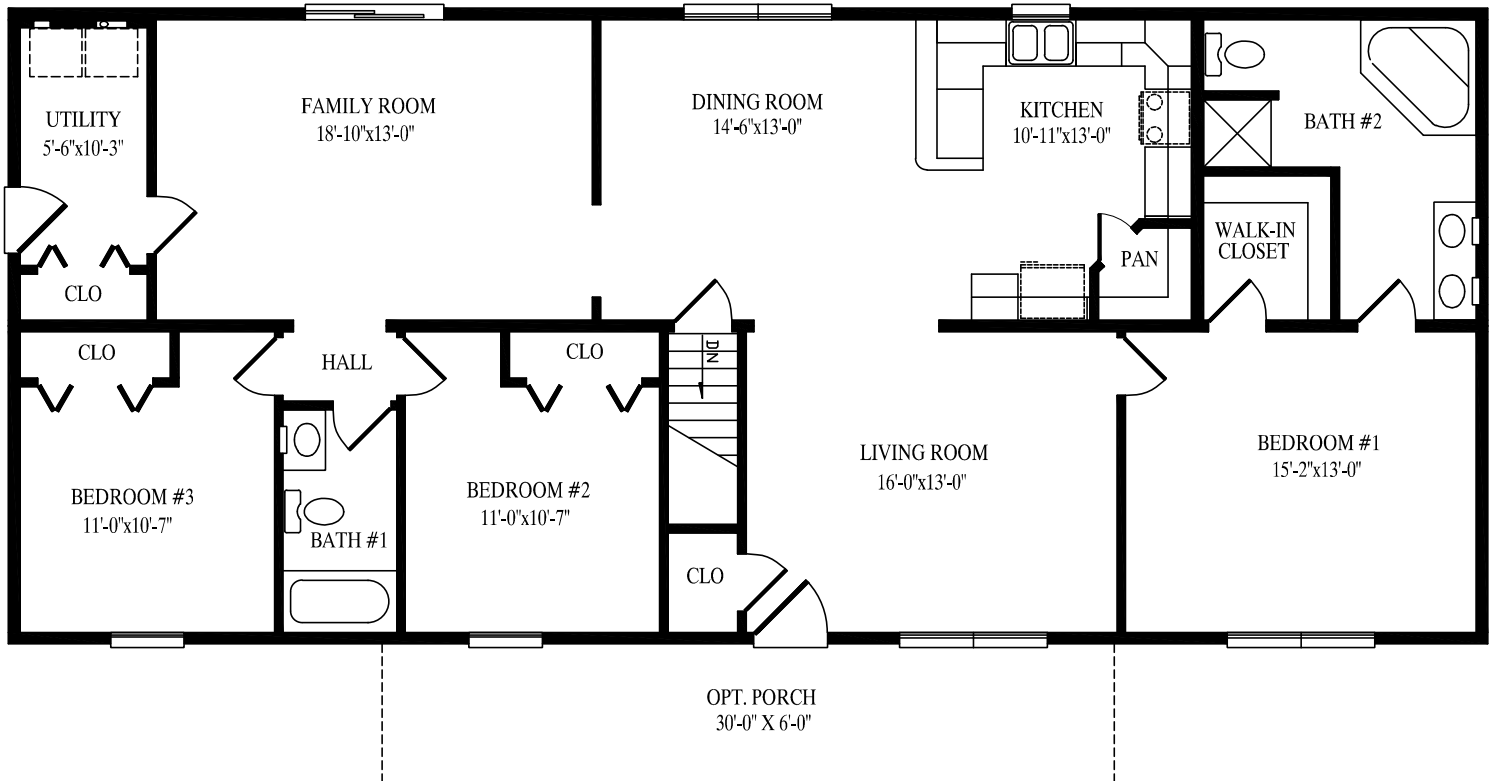

2363 sq. ft. first & second floors

SPRING GROVE

WILLOW CREEK

Willow Creek

27' 6" x 64' Ranch
1760 sq. ft.

Boones Creek

41' 4" x 60' Ranch

1870 sq. ft.

BOONES CREEK

SOUTH HILL

South Hill

44' x 59' 1" Ranch
2155 sq. ft.

Popular Exterior Options...

Single Unit Extension

Bump Out

Reverse Gable