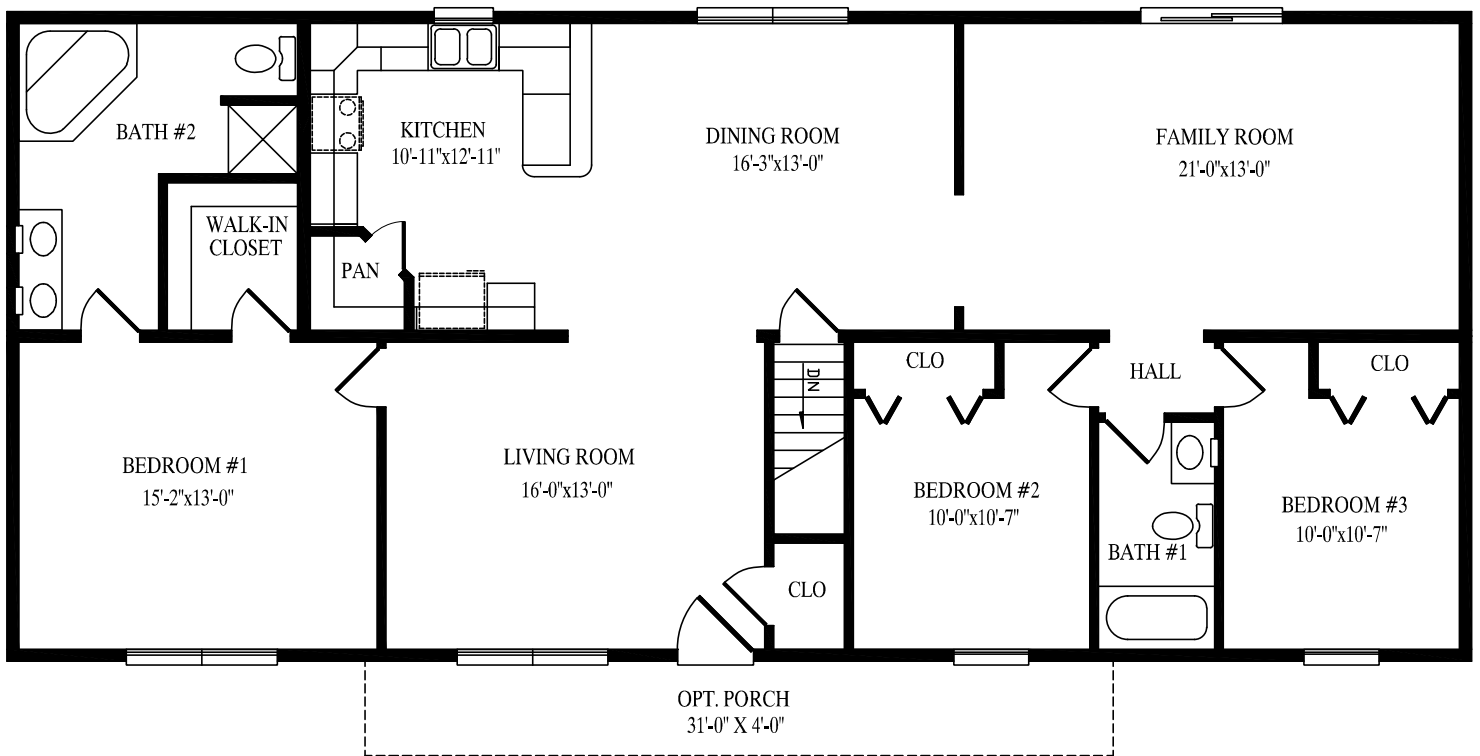

27' 6" x 56' Ranch
1540 sq. ft.

MILL RUN

MONTOUR

Montour

34' 6" x 52' Ranch

1608 sq. ft.

Pebble Creek

49' x 40' Ranch

1628 sq. ft. first floor

2168 sq. ft. first & second floors

PEBBLE CREEK

MILL BROOK

Mill Brook

27' 6" x 62' Ranch
1705 sq. ft.

Cedar Knoll

27' 6" x 58' Ranch

2363 sq. ft. first & second floors

SPRING GROVE

WILLOW CREEK

Willow Creek

27' 6" x 64' Ranch
1760 sq. ft.

Boones Creek

41' 4" x 60' Ranch

1870 sq. ft.